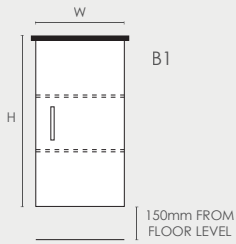

+ Base Cabinets

B1

B2A

B3

B4

HEIGHT 750

WIDTH 400

DEPTH 400 / 600

DOORS 1

ADJ. SHELVES 2

DRAWS No

BENCH TOP Yes

HEIGHT 750

WIDTH 600

DEPTH 400 / 600

DOORS 1

ADJ. SHELVES 2

DRAWS 3 DRAWS (B) OR 1 DRAW & 1 DOOR (C)

BENCH TOP Yes

HEIGHT 750

WIDTH 900

DEPTH 400 / 600

DOORS 2

ADJ. SHELVES 2

DRAWS No

BENCH TOP Yes

HEIGHT 750

WIDTH 1200

DEPTH 400 / 600

DOORS 2

ADJ. SHELVES 2

DRAWS No